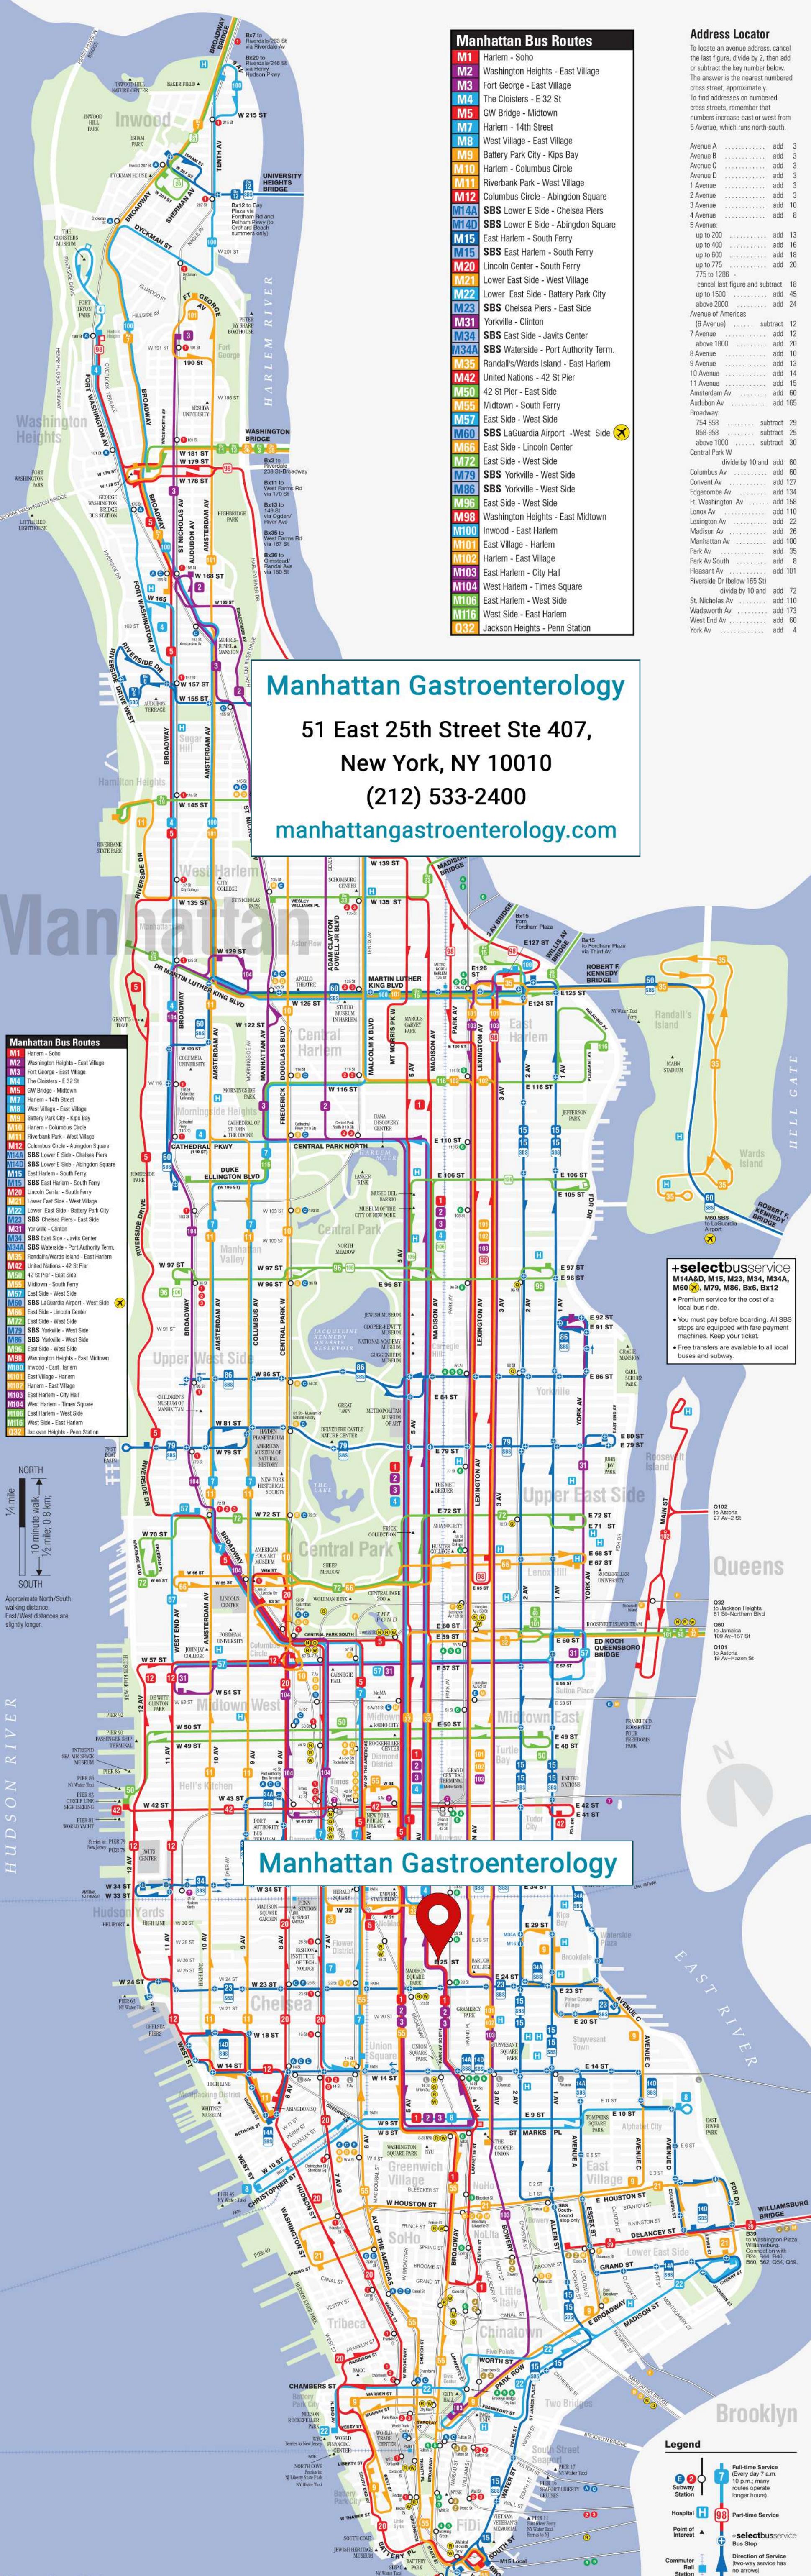

Manhattan Bus Map

Manhattan Bus Routes

M1	Harlem - Soho
M2	Washington Heights - East Village
M3	Fort George - East Village
M4	The Cloisters - E 32 St
M5	GW Bridge - Midtown
M7	Harlem - 14th Street
M8	West Village - East Village
M9	Battery Park City - Kips Bay
M10	Harlem - Columbus Circle
M11	Riverbank Park - West Village
M12	Columbus Circle - Abington Square
M14A	SBS Lower E Side - Chelsea Piers
M14D	SBS Lower E Side - Abington Square
M15	SBS East Harlem - South Ferry
M15	SBS East Harlem - South Ferry
M20	Lincoln Center - South Ferry
M21	Lower East Side - West Village
M22	Lower East Side - Battery Park City
M23	SBS Chelsea Piers - East Side
M31	Yorkville - Clinton
M34	SBS East Side - Javits Center
M34A	SBS Waterside - Port Authority Term.
M35	Randall's/Wards Island - East Harlem
M42	United Nations - 42 St Pier
M50	42 St Pier - East Side
M55	Midtown - South Ferry
M57	East Side - West Side
M60	SBS LaGuardia Airport - West Side
M66	East Side - Lincoln Center
M72	SBS West Side - West Side
M79	SBS Yorkville - West Side
M86	SBS Yorkville - West Side
M96	East Side - West Side
M98	Washington Heights - East Midtown
M100	Inwood - East Harlem
M101	East Village - Harlem
M102	Harlem - East Village
M103	East Harlem - City Hall
M104	West Harlem - Times Square
M106	East Harlem - West Side
M116	West Side - East Harlem
Q32	Jackson Heights - Penn Station

Address Locator

To locate an avenue address, cancel the last figure, divide by 2, then add or subtract the key number below. The answer is the nearest numbered cross street, approximately. To find addresses on numbered cross streets, remember that numbers increase east or west from 5 Avenue, which runs north-south.

Avenue A	..... add	3
Avenue B	..... add	3
Avenue C	..... add	3
Avenue D	..... add	3
1 Avenue	..... add	3
2 Avenue	..... add	3
3 Avenue	..... add	10
4 Avenue	..... add	8
5 Avenue	..... add	13
up to 200	..... add	16
up to 400	..... add	18
up to 600	..... add	16
up to 775	..... add	20
775 to 1286	..... cancel last figure and subtract	18
up to 1500	..... add	45
above 2000	..... add	24
Avenue of Americas (6 Avenue)	..... subtract	12
7 Avenue	..... add	12
above 1800	..... add	20
8 Avenue	..... add	10
9 Avenue	..... add	13
10 Avenue	..... add	14
11 Avenue	..... add	15
Amsterdam Av	..... add	60
Audubon Av	..... add	165
Broadway	..... subtract	29
754-958	..... subtract	25
858-958	..... subtract	29
above 1000	..... subtract	30
Central Park W	..... divide by 10 and	add 60
Columbus Av	..... add	60
Convent Av	..... add	127
Edgcombe Av	..... add	134
14th Washington Av	..... add	158
Lenox Av	..... add	110
Lexington Av	..... add	22
Madison Av	..... add	26
Manhattan Av	..... add	100
Park Av	..... add	35
Park Av South	..... add	8
Pleasant Dr	..... add	101
Riverside Dr (below 165 St)	..... divide by 10 and	add 72
St. Nicholas Av	..... add	110
Wadsworth Av	..... add	173
West End Av	..... add	60
York Av	..... add	4

Manhattan Gastroenterology

51 East 25th Street Ste 407,
New York, NY 10010

(212) 533-2400

manhattangastroenterology.com